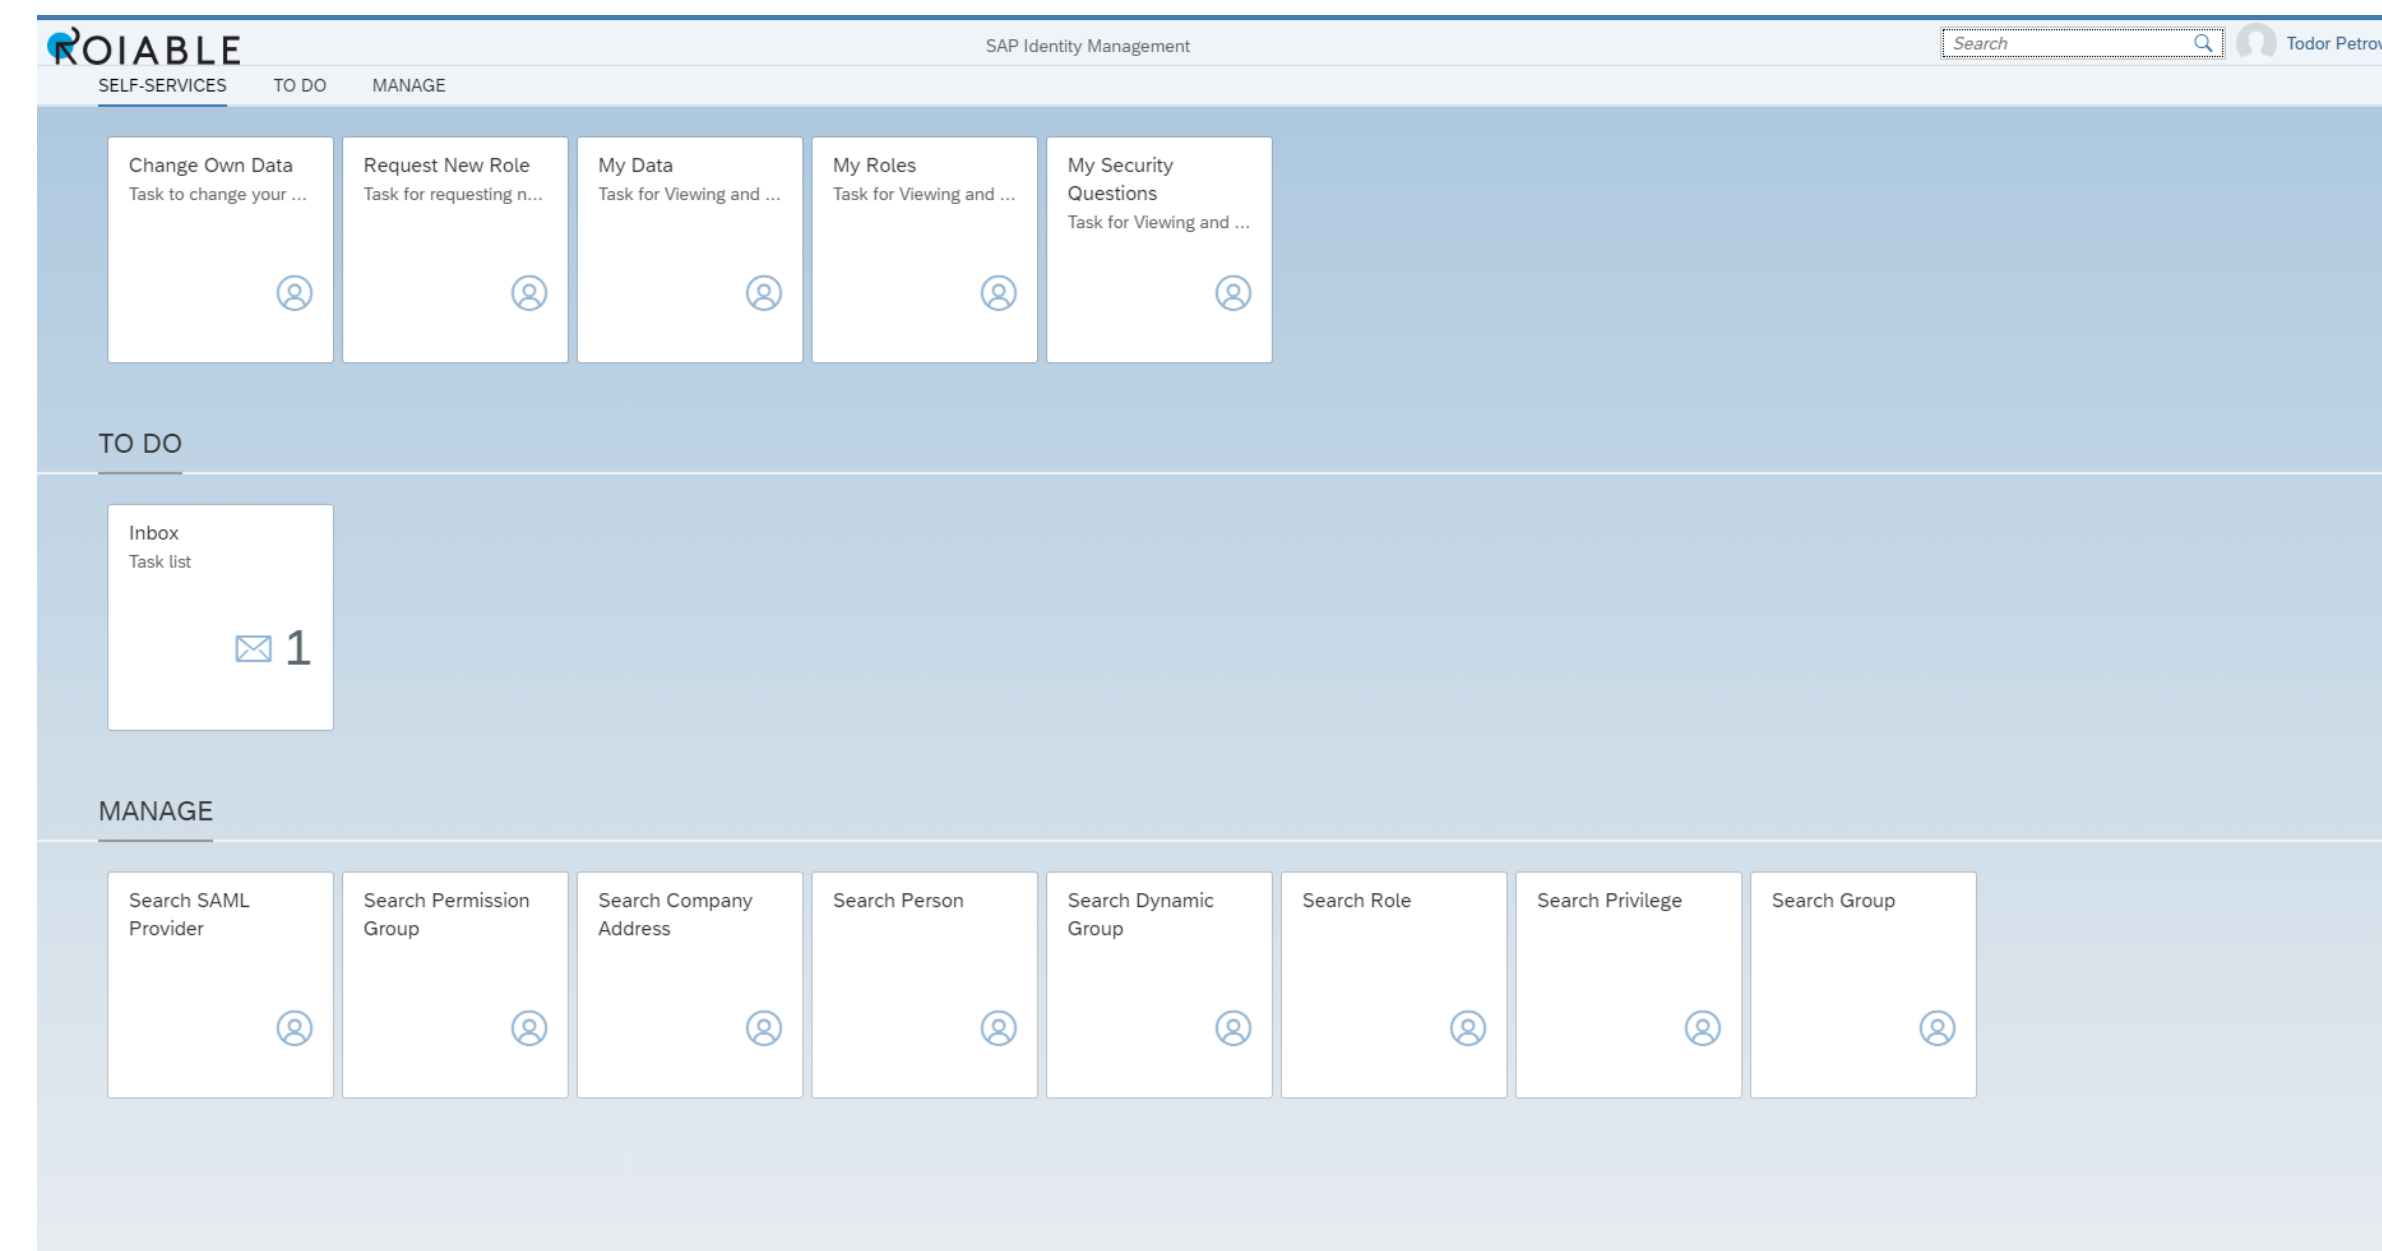

- SAPUI5/Fiori
- Any device compatible
- Fast and responsive
- Great user adoption