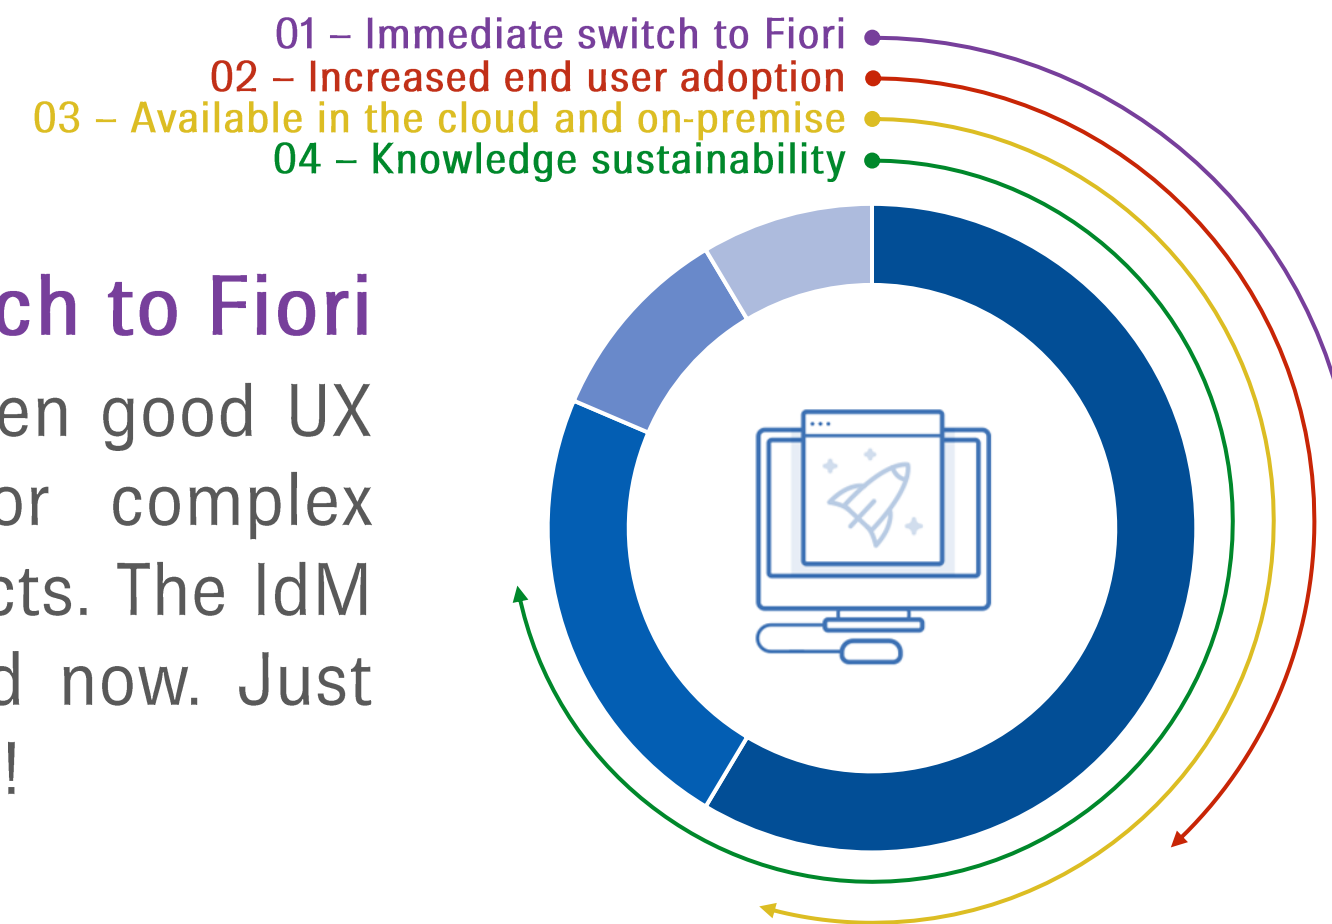

IDM UX

INSTANT FRESH LOOK FOR YOUR SAP IDM

01 – Immediate switch to Fiori

Forget about having to choose between good UX and budget solutions. No need for complex developments and never-ending projects. The IdM UX is available immediately, here and now. Just deploy and run, as easy as plug & play!

02 – Increased end user adoption

Dealing with old user interfaces, which are not available on any device and offering far from the optimal user experience might drive end users away from any solution. Don't be among the underdogs, be modern, be innovative, stay actual, switch to Fiori!

03 – Available in the cloud and on-premise

Empower the people who drive your business to be more effective by not losing precious time in tedious self-service and approval tasks over VPN connections. Simplify their day-to-day activities and enjoy the benefits of their increased productivity today!

04 – Knowledge sustainability

New solutions require new personnel trainings. Often, they come with lengthy user guides and adaptation periods. Look at how IdM UX fits seamlessly in everyone's daily routine without a single day of training. It simply follows the same work patterns established by the standard SAP IdM UI, so you can get started immediately!